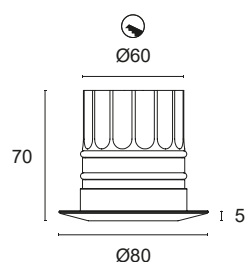

BASIC CODES

L601.

LIGHT BEAM

- **10** 10°
- **35** 35°
- **60** 60°
- **80** 80°

GLASS

- **T** Transparent
- **S** Brushed

LED COLOUR

- **BN** 4000K
- **BC** 3000K
- **CC** 2700K
- **BL** Blue
- **VE** Green
- **RO** Red
- **AM** Amber

POWER

- **3 4x1W - 350mA - 540 lm**
- **5 4x2W - 500mA - 864 lm**

Code example:

ACSO 1 + Light Beam 35° + Clear Glass + 4000k +4W = Code: L601.35TBN3